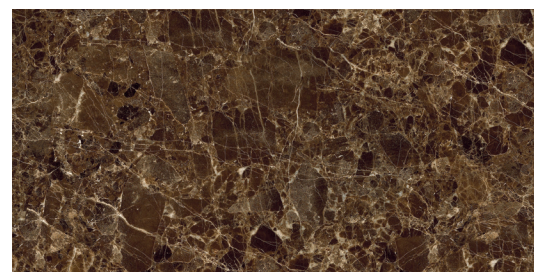

CLASSIC OAK

PETERHOF BROWN 08308