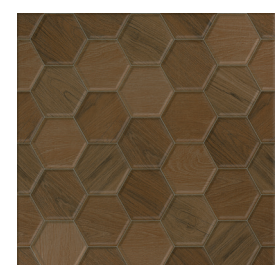

## SURFACE : MATT

HEXSCAPE (II) BROWN

HEXSCAPE (II) GREY

AVENUE (II) MIX

HEXA PUZZLE (II) BROWN