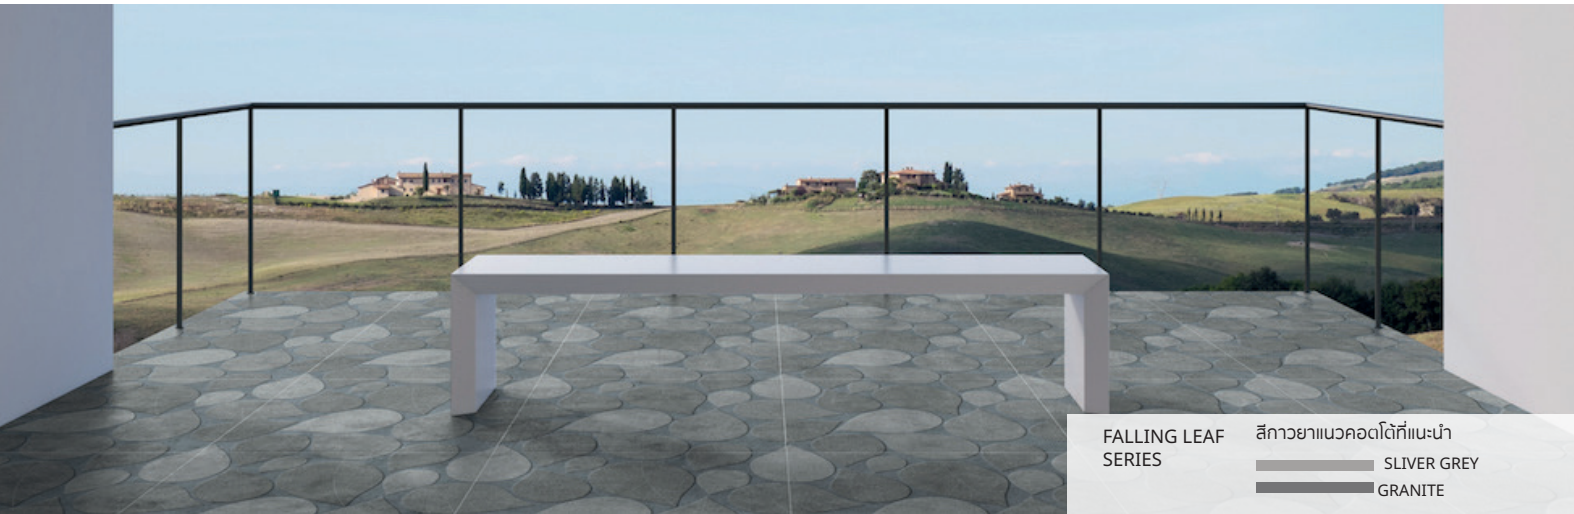

FLOOR TILE

40x40 cm. (16"x16")

FALLING LEAF SERIES สีทิวเขาแนวคอคดโค้งที่เนินะนำ
SLIVER GREY
GRANITE

SURFACE : MATT