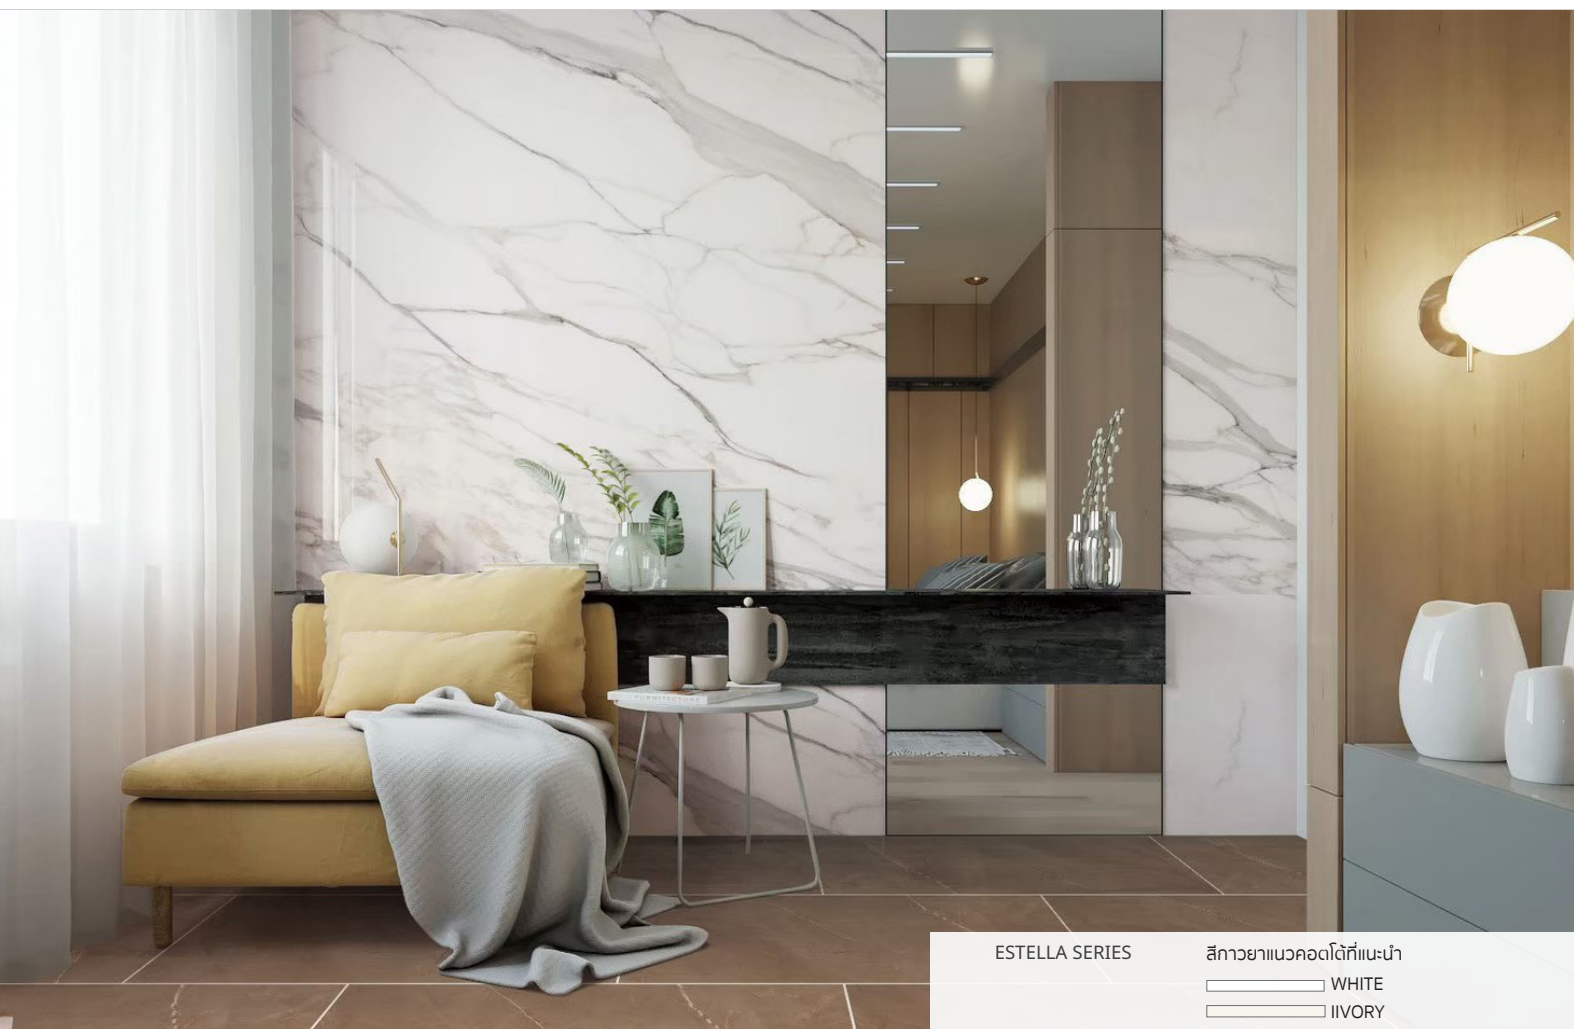

GLAZED PORCELAIN

60x120 cm. (24"x48") R/T

ESTELLA SERIES สีขาวแนวคอนกรีตที่เข้มเบา
[ ] WHITE
[ ] IVORY