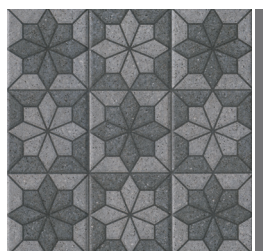

SHUFFLE STONE BROWN

SHUFFLE STONE GREY

ROCKYMOUNT GREY VS-MODERATE

TRIPLE WOOD (II) GREY

TRIPLE WOOD (II) BEIGE

ASANO BROWN

ASANO GREY

KURO ZEN GREY