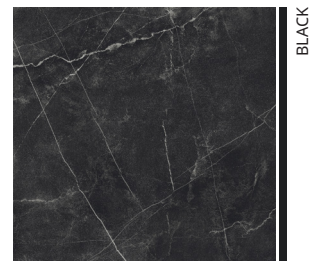

SURFACE : NATURAL

CAVA NERA (HYG/P4/NAT) R/T