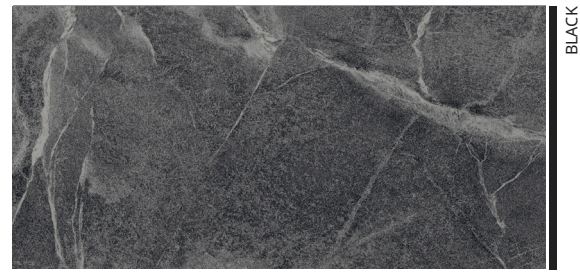

GLAZED PORCELAIN

60x120 cm. (24"x48") R/T

SURFACE : MATT

SOAPSTONE NERO (HYG) R/T

BLACK