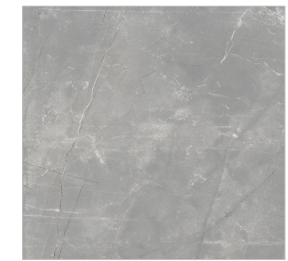

SURFACE : MATT

ARMANI GRIGIO (HYG/P4) SATIN R/T