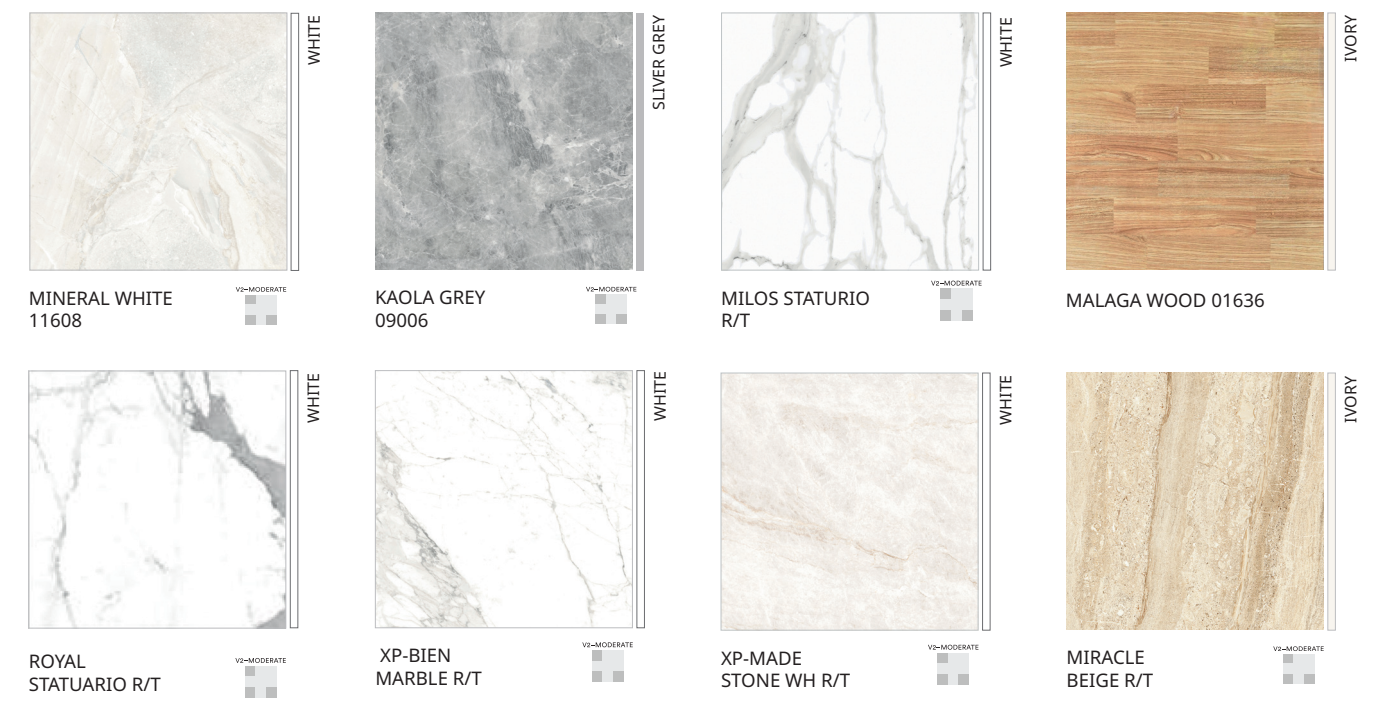

SURFACE : POLISHED