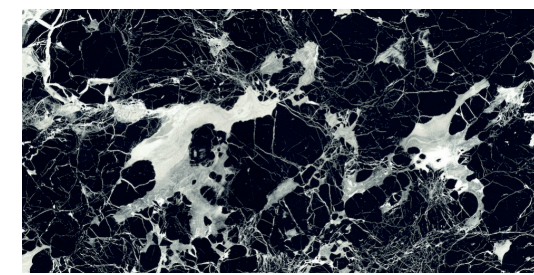

**SURFACE : POLISHED ( HIGH GLOSS )**

BLACK

XP-DHASKALIO BLACK 60X120 (HG) R/T

BLACK

KINGSMAN BLACK (HG) R/T

BLACK

BLACK SPIDER (HG) R/T

WHITE