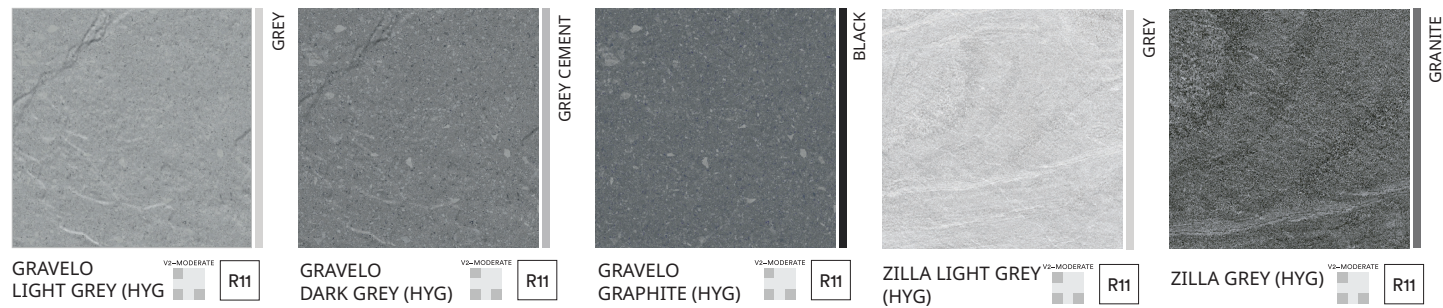

# GLAZED PORCELAIN

30x30 cm. (12"x12")

SURFACE : MATT