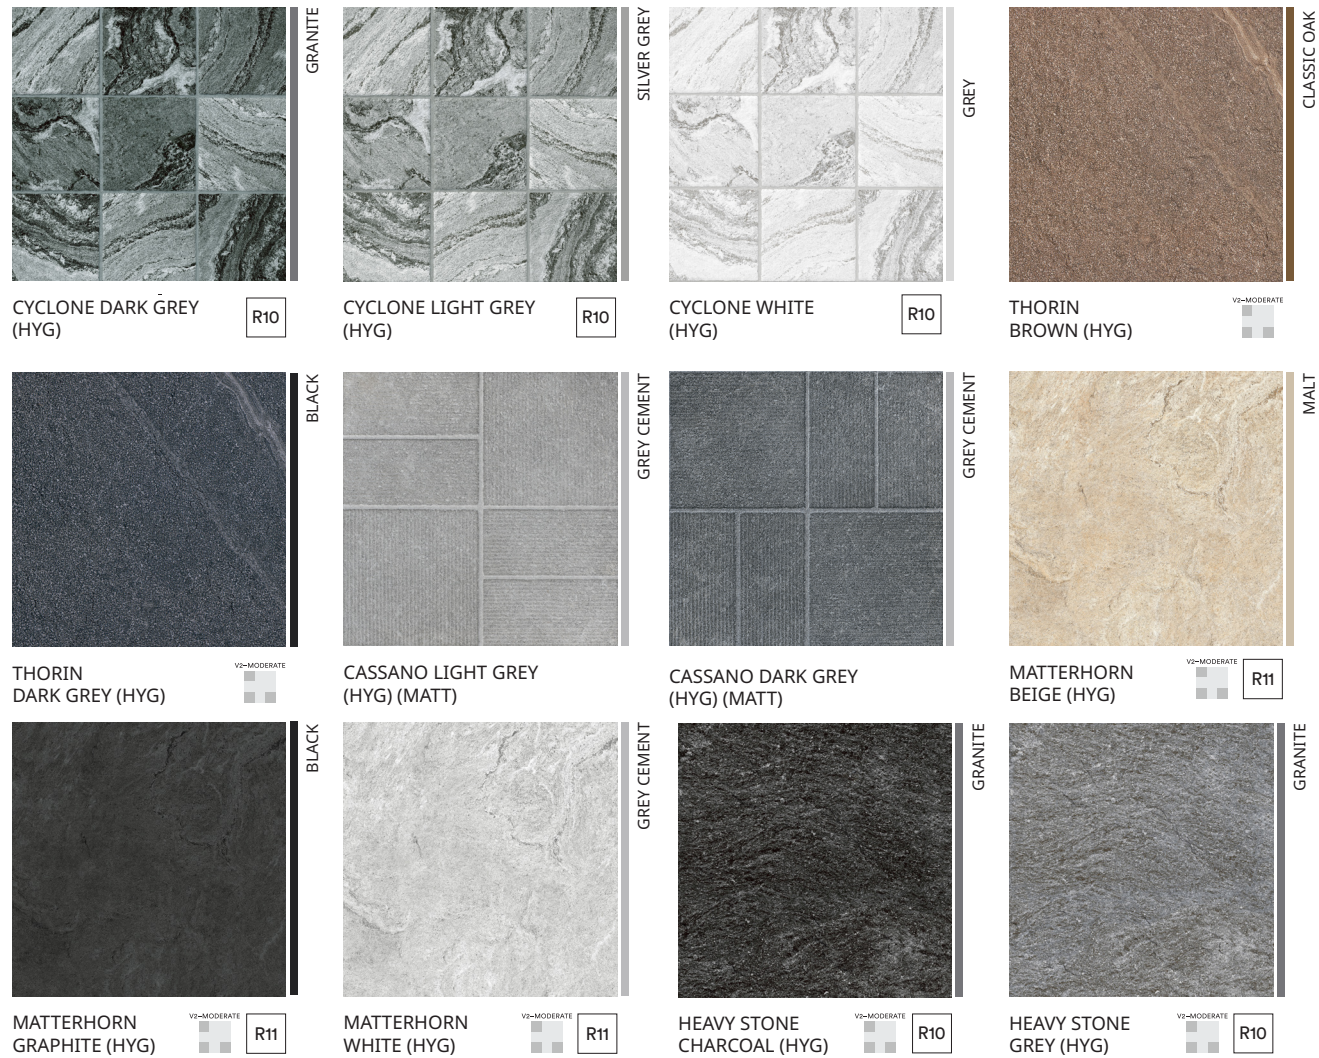

GLAZED PORCELAIN

40x40 cm. (16"x16")

SURFACE : MATT

GLAZED PORCELAIN

40x40 cm. (16"x16")

SURFACE : MATT