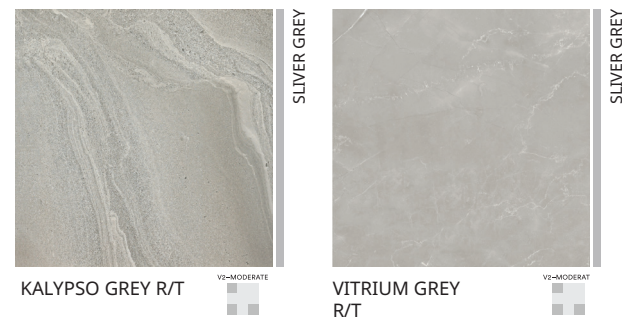

KALYPSO GREY R/T

VITRIUM GREY R/T