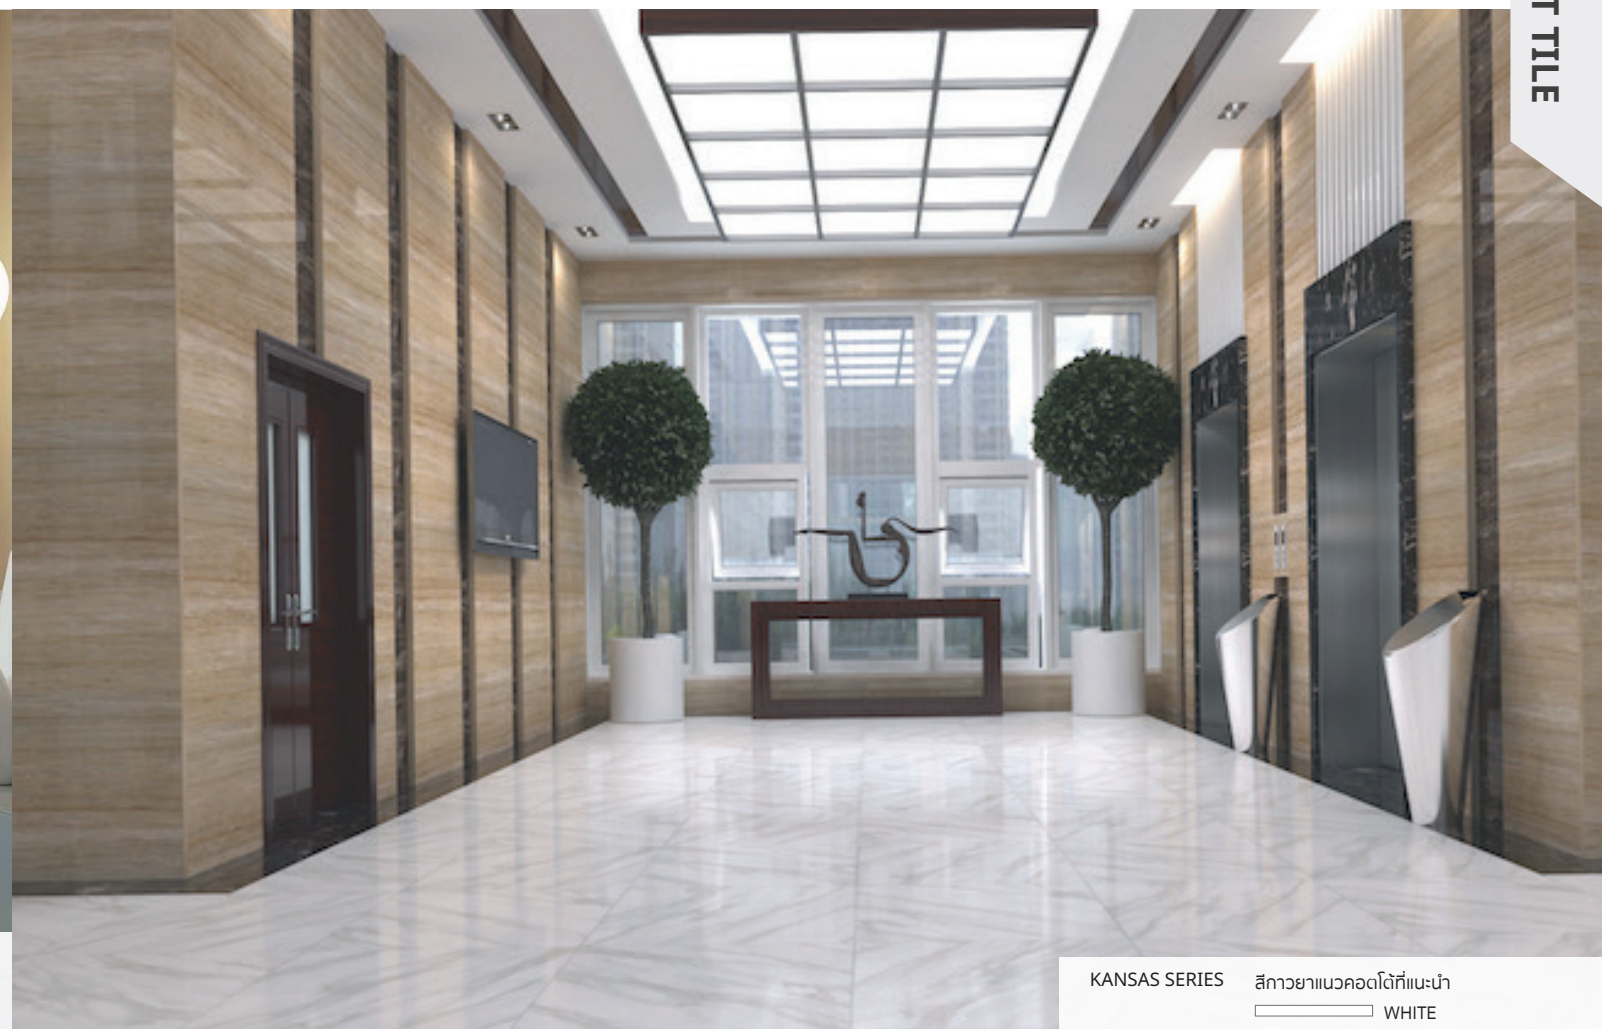

GLAZED PORCELAIN

80x80 cm. (32"x32") R/T

KANSAS SERIES สีขาวแนวคอนกรีตที่เข้มเบา
[ ] WHITE