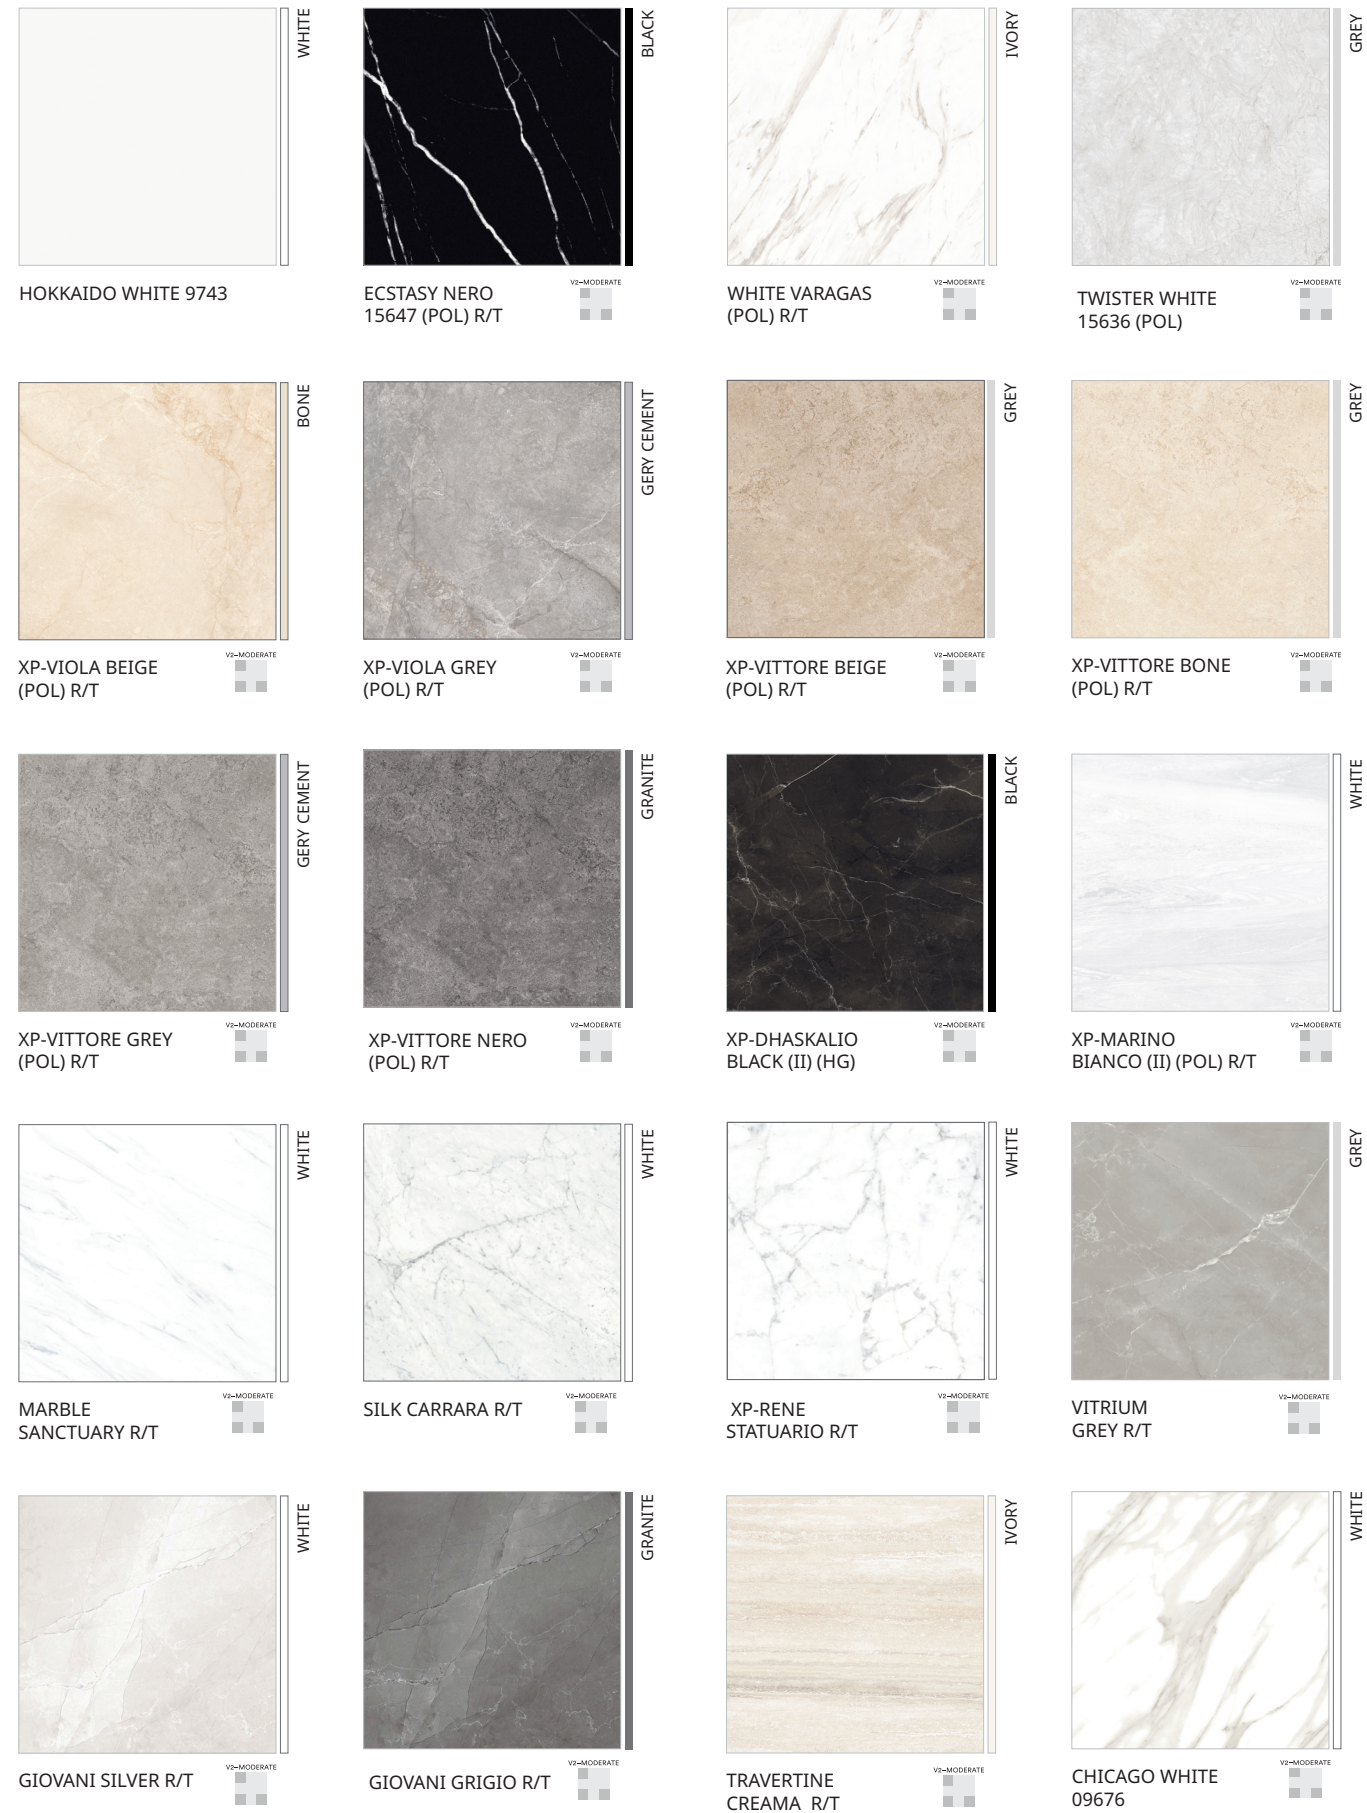

GLAZED PORCELAIN

60x60 cm. (24"x24") R/T

SURFACE : POLISHED