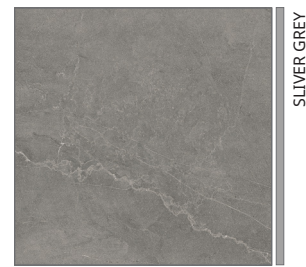

MOONETO NERO R/T