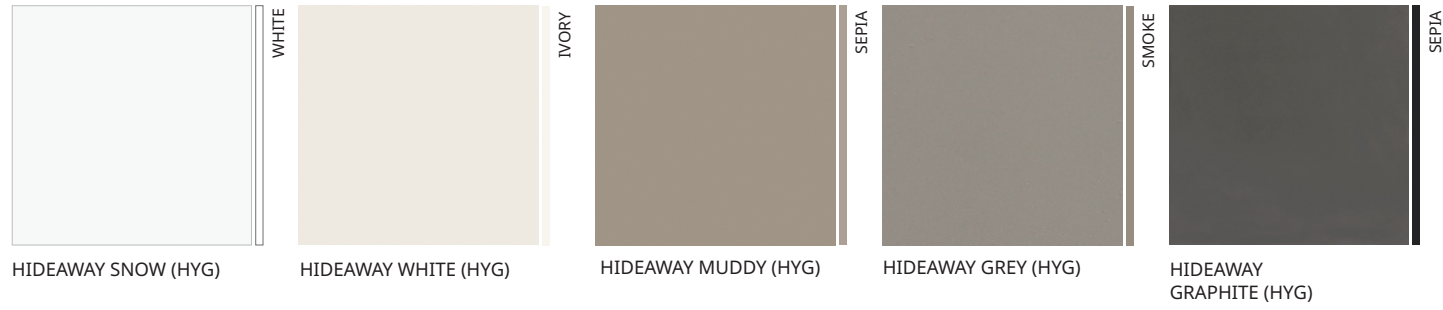

GLAZED PORCELAIN

30x30 cm. (12"x12")

SURFACE : MATT