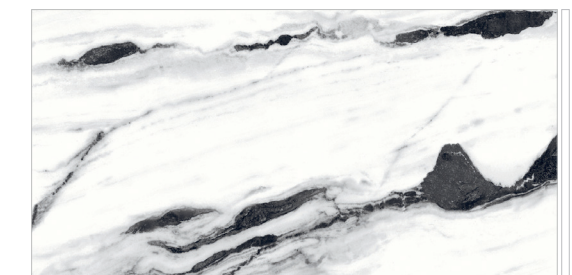

**SURFACE : POLISHED ( HIGH GLOSS )**

BLACK

XP-DHASKALIO BLACK 60X120 (HG) R/T

BLACK

KINGSMAN BLACK (HG) R/T

BLACK

BLACK SPIDER (HG) R/T

WHITE