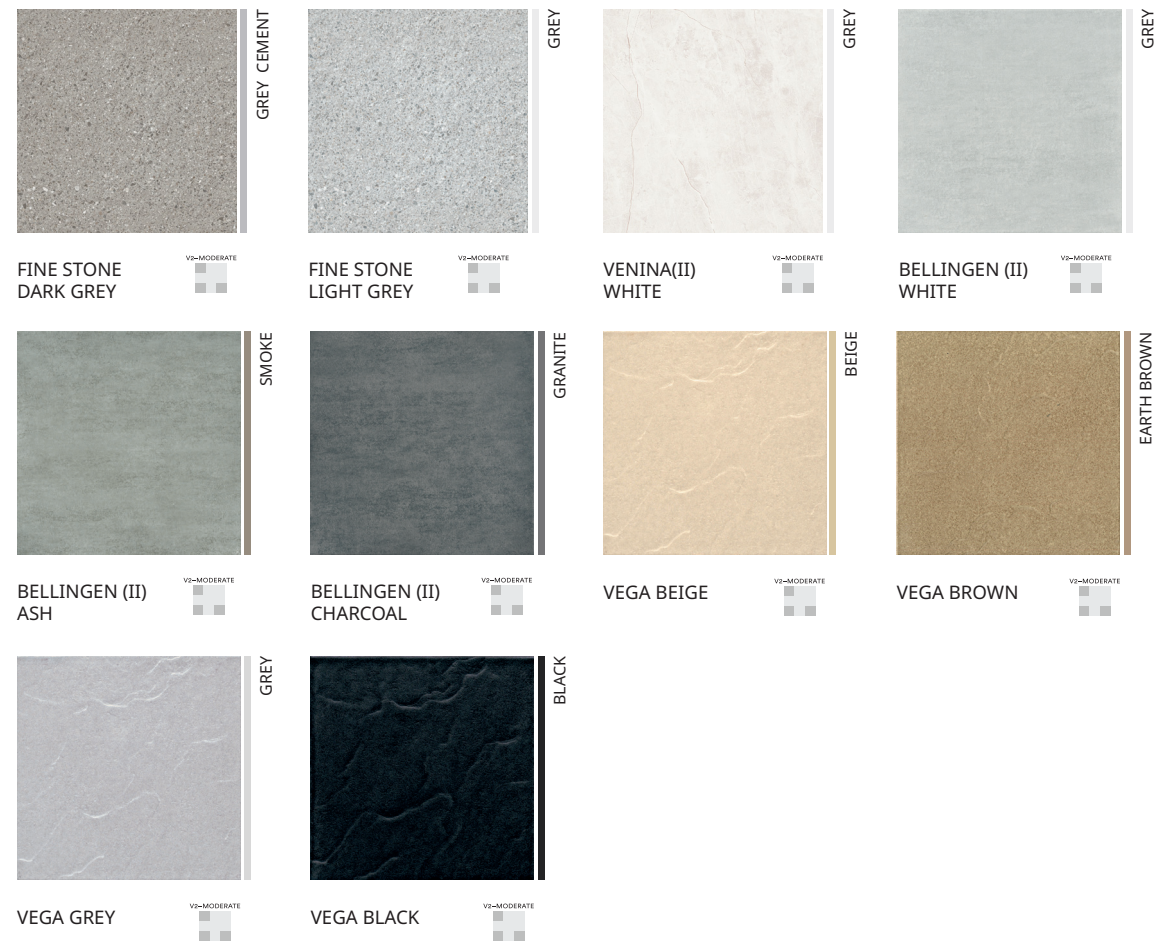

SURFACE : MATT

FINE STONE DARK GREY  
 FINE STONE LIGHT GREY  
 VENINA(II) WHITE  
 BELLINGEN (II) WHITE  
 BELLINGEN (II) ASH  
 BELLINGEN (II) CHARCOAL  
 VEGA BEIGE  
 VEGA BROWN  
 VEGA GREY  
 VEGA BLACK