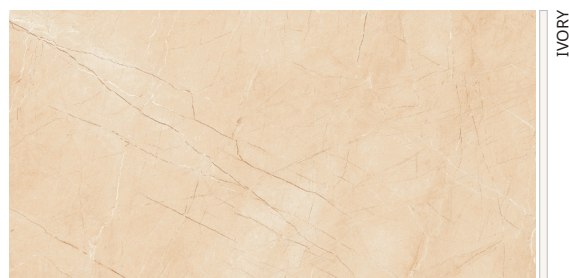

**GLAZED PORCELAIN**

60x120 cm. (24"x48") R/T

SURFACE : POLISHED

BONE

PULPIS PIGEON LIGHT R/T

IVORY

PULPIS PEACH R/T

WHITE