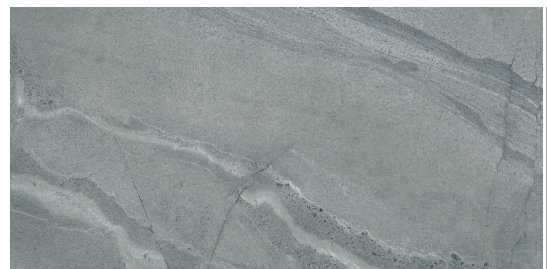

LIGHT CREAM

M-STONE BEIGE (HYG) R/T

LIGHT CREAM

ALBA GREY (HYG) R/T

GREY

M-STONE GREY R/T

GREY

LAMONT GRIGIO R/T (HYG)